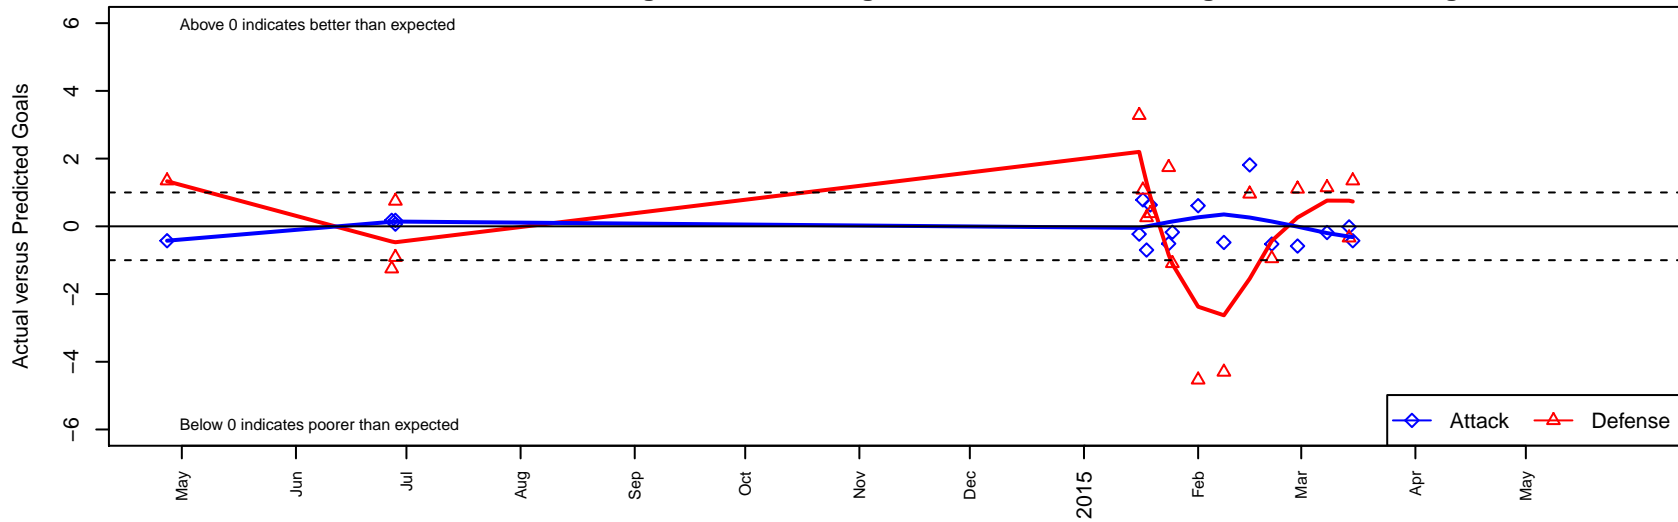

# Eastside Timbers Red B97

Eastside United FC  
 Gresham, OR  
 B97 total strength=1537  
 attack=14.26 defense=11.63  
 spr league = Win OYS B97 Premier  
 notes= Boca Jrs

alt names used:  
 Eastside Timbers 97B Boca  
 ETFC 97 Boca Juniors Red

Venues played:  
 2013 OYS State Cup B97  
 2014 Clash At the Border Silv/Broz/Cop HS  
 2014 Portland Winter Showcase U17  
 2014 Win OYS B97 Premier

**Eastside Timbers Red B97**  
 Dots are actual minus expected GF (blue circles) and GA (red triangles).  
 Blue line is smoothed change in attack strength. Red is smoothed change in defense strength.

**attack and defense variance (black dot)  
relative to other teams  
and top 10 in region**

**attack and defense rating  
relative to others at age  
and all opponents in last 13 months**

**attack and defense rating  
relative to others at age  
and all opponents in last 13 months**

**Performance relative to 13 month average**

**Performance relative to 13 month average**

Distribution of opponents  
 Red = Lose zone, Blue = Win zone, Green = Even  
 Black line separates win/lose zones